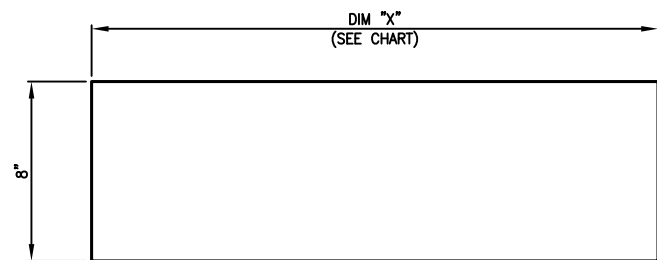

SUPPORT RING DETAIL

PLATE #	DIM "X"	QTY.
1	44 9/16"	2
2	42 1/2"	2
3	38 1/8"	2
4	30 7/16"	2

SUPPORT PLATE DETAIL