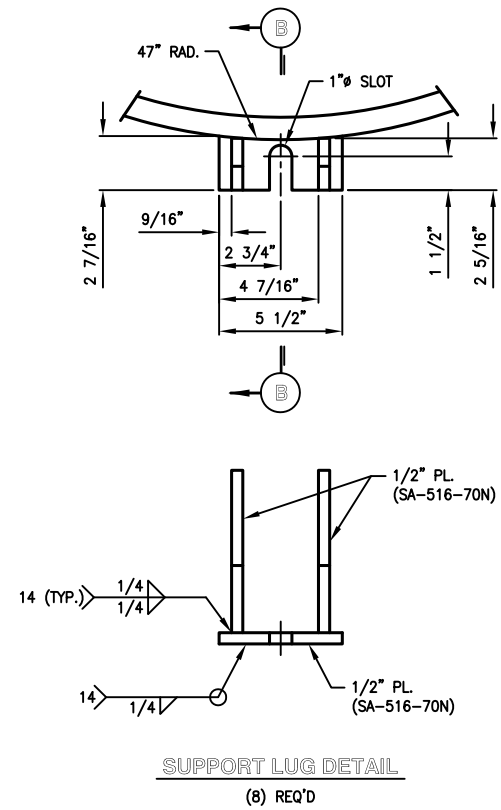

SUPPORT RING DETAIL

PLATE #	DIM "X"	QTY.
1	44 9/16"	2
2	42 1/2"	2
3	38 1/8"	2
4	30 7/16"	2

SUPPORT PLATE DETAIL