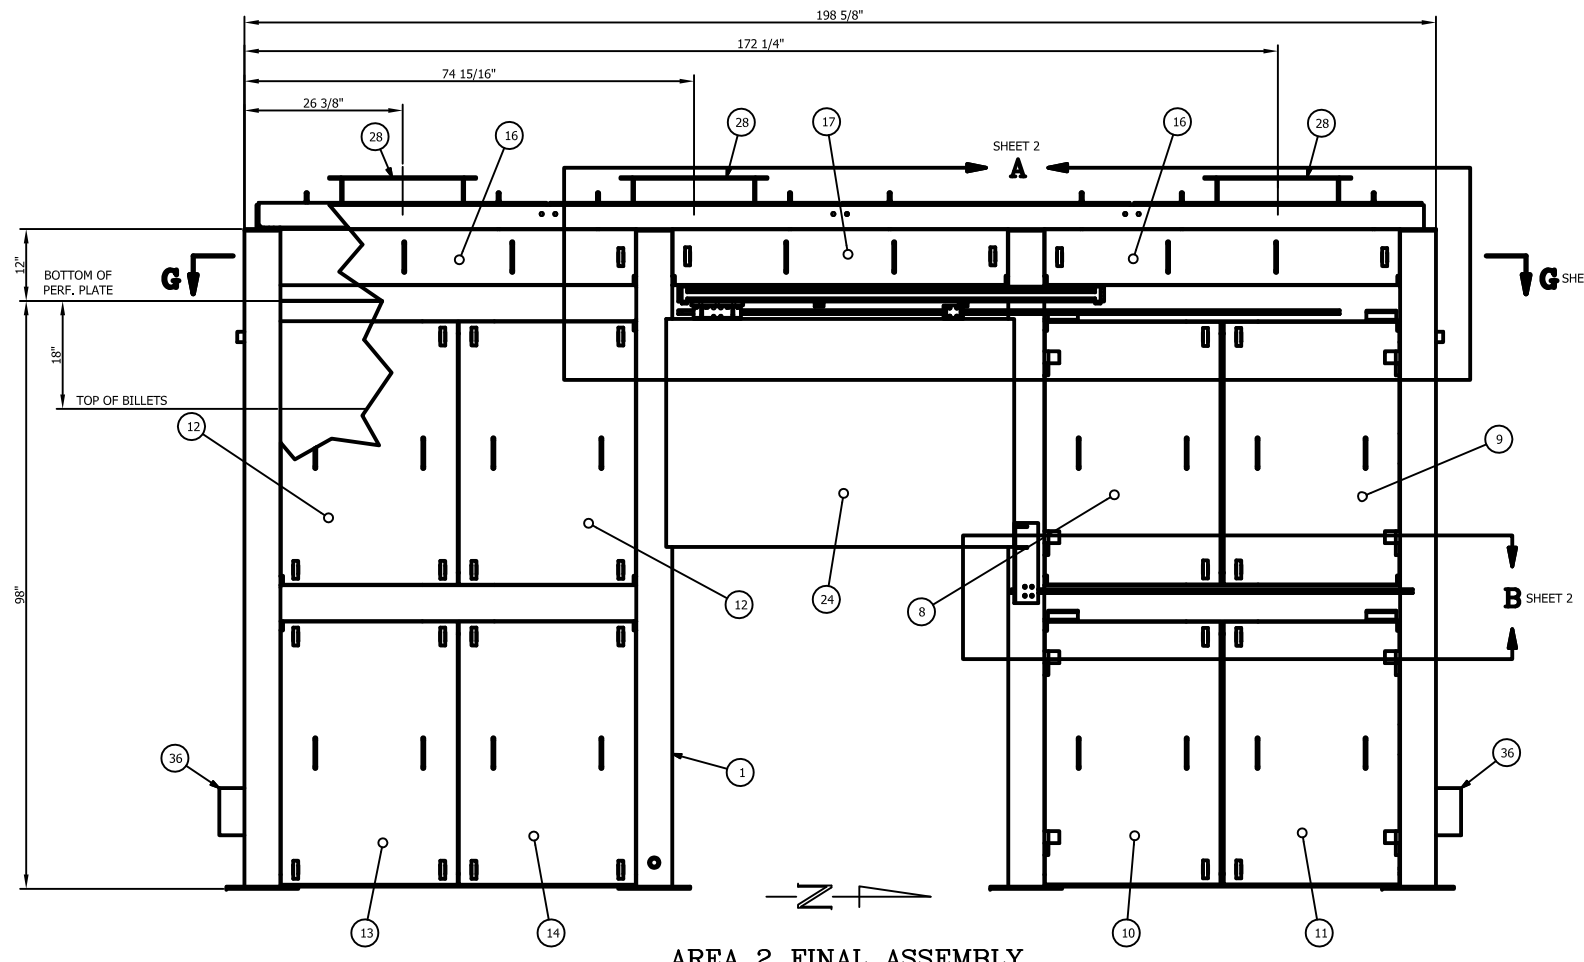

TOP VIEW

AREA 2 FINAL ASSEMBLY

SCALE: 3/4" = 12"

RIGHT END VIEW

LOOKING SOUTH