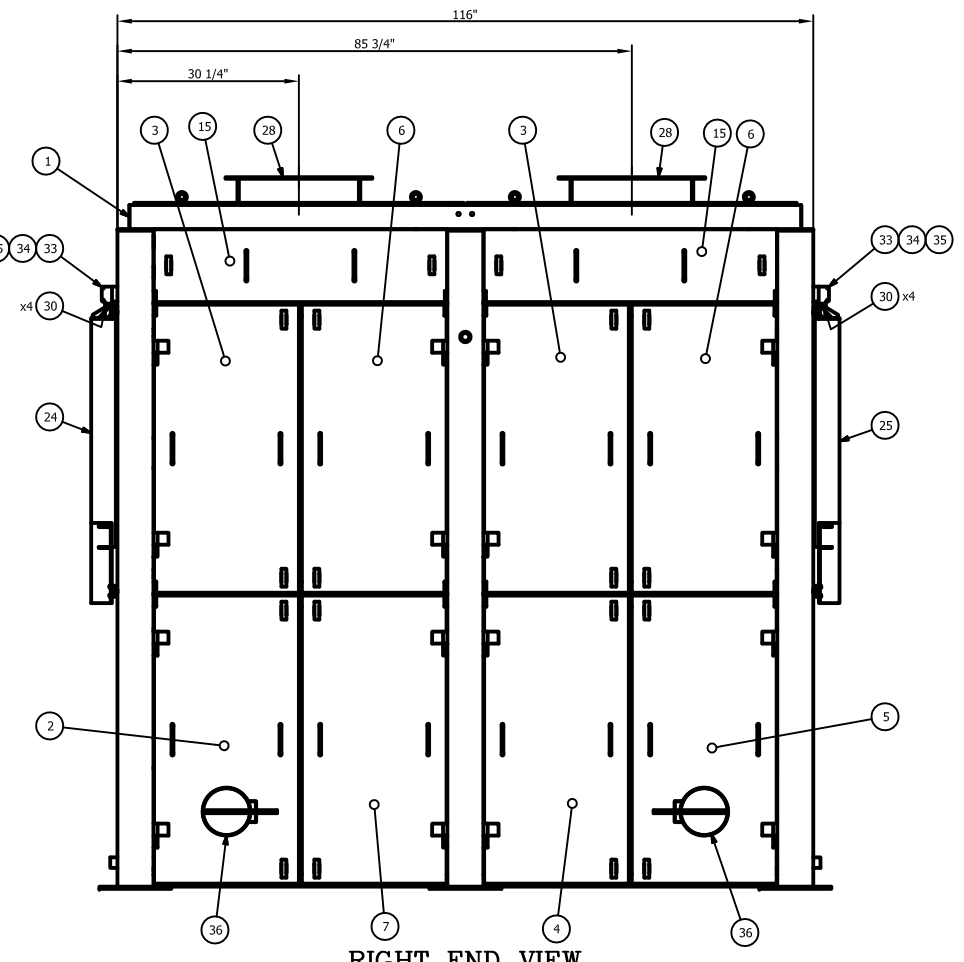

TOP VIEW

AREA 2 FINAL ASSEMBLY

SCALE: 3/4" = 12"

RIGHT END VIEW

LOOKING SOUTH